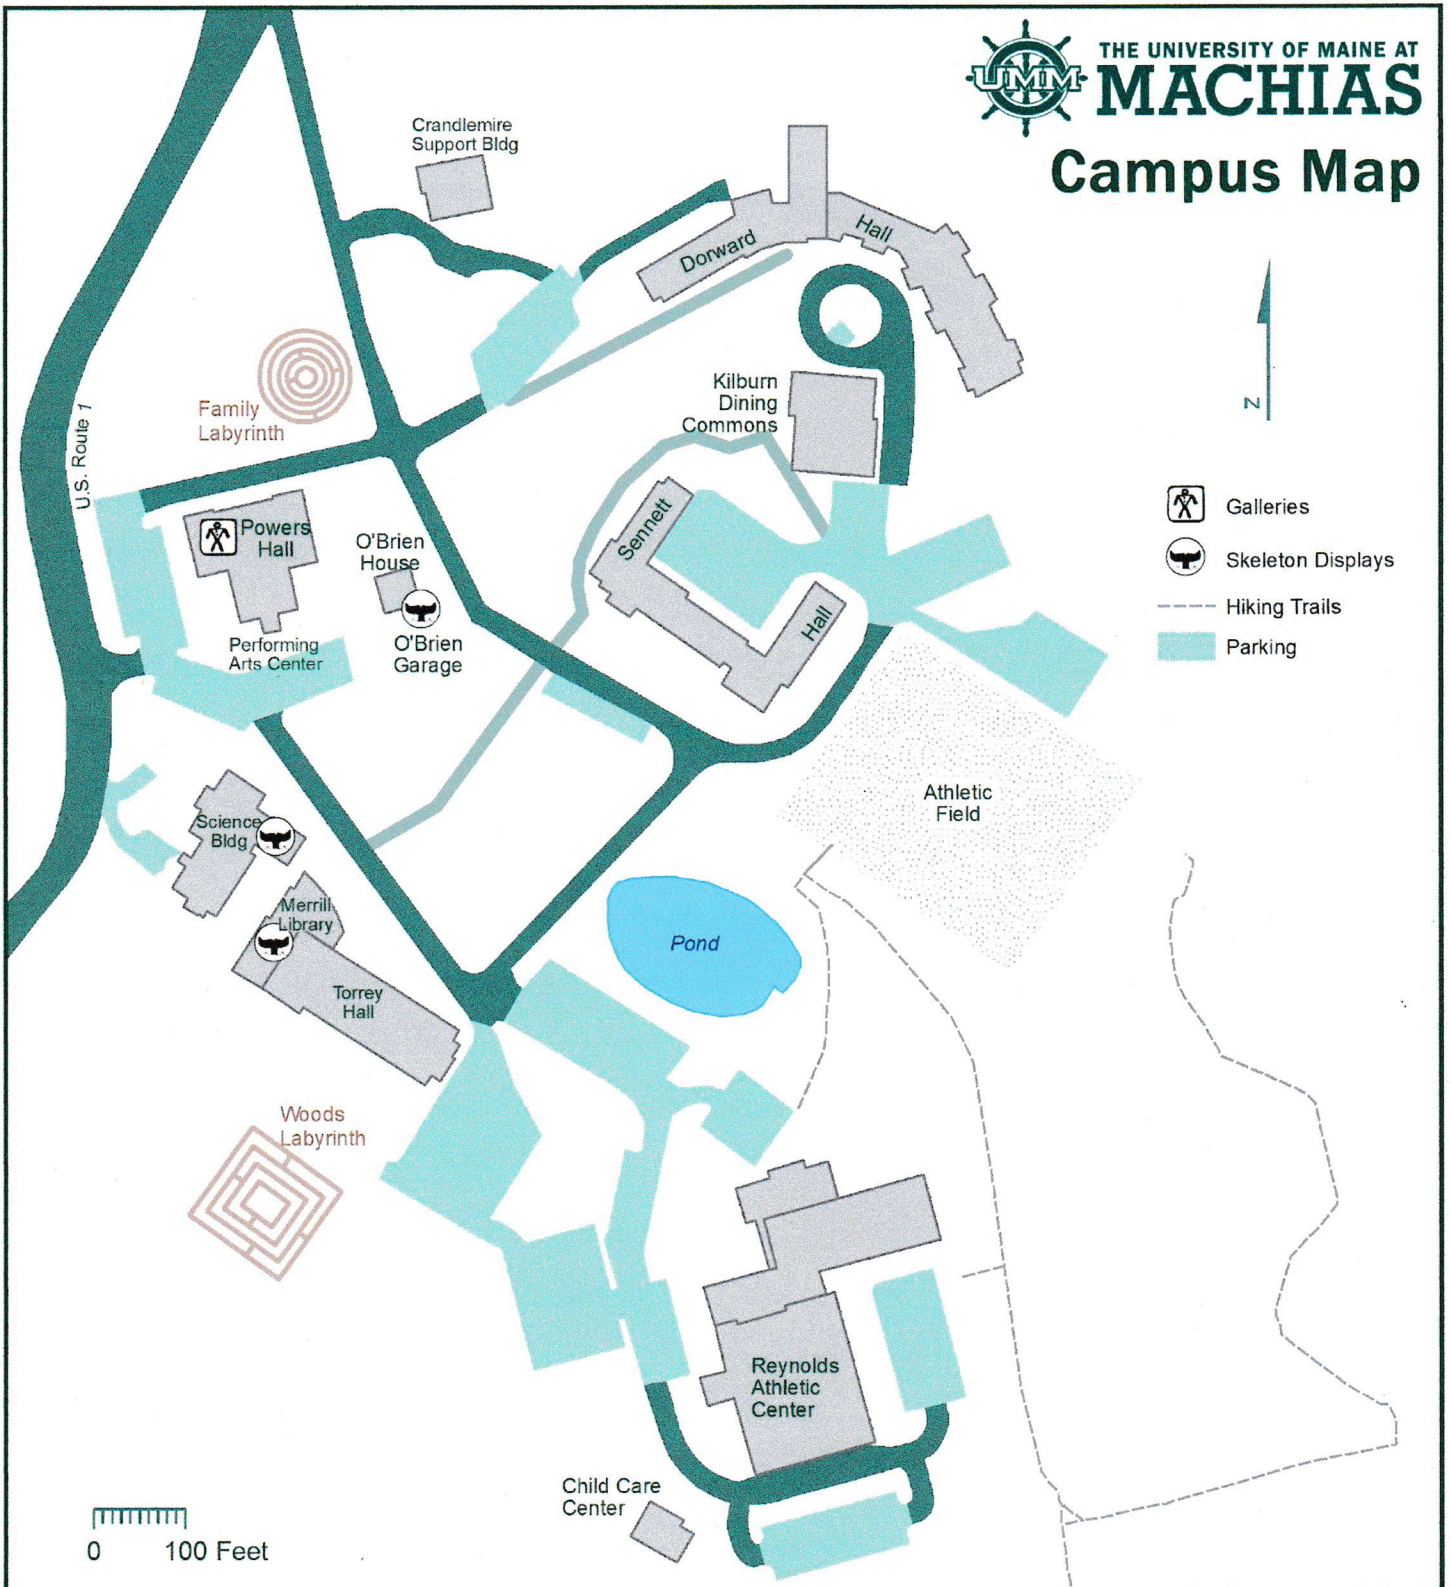

THE UNIVERSITY OF MAINE AT
MACHIAS

Campus Map

Powers Hall

Administrative Offices
Art Galleries
Performing Arts Center
Student Services

Science Building

Classrooms
Marine Education and Research Center

Torrey Hall

Classrooms
Commuter Lounge
Continuing and Distance Ed
Early College
GIS Lab
Information Technology
Study Center

Flaherty Center

Early Care and Education

Reynolds Center

Intercollegiate Athletics
Murdoch Fitness and Aquatics Center

Dorward Residence Hall

Campus Safety
Book Arts Studio

Kilburn Commons

Dining Services
Faculty Dining Room
Galley

O'Brien House

Admissions Office
Marketing/PR

Merrill Library

24 Hr Computer Lab

Sennett Residence Hall

Clipper Lounge
Faculty Offices