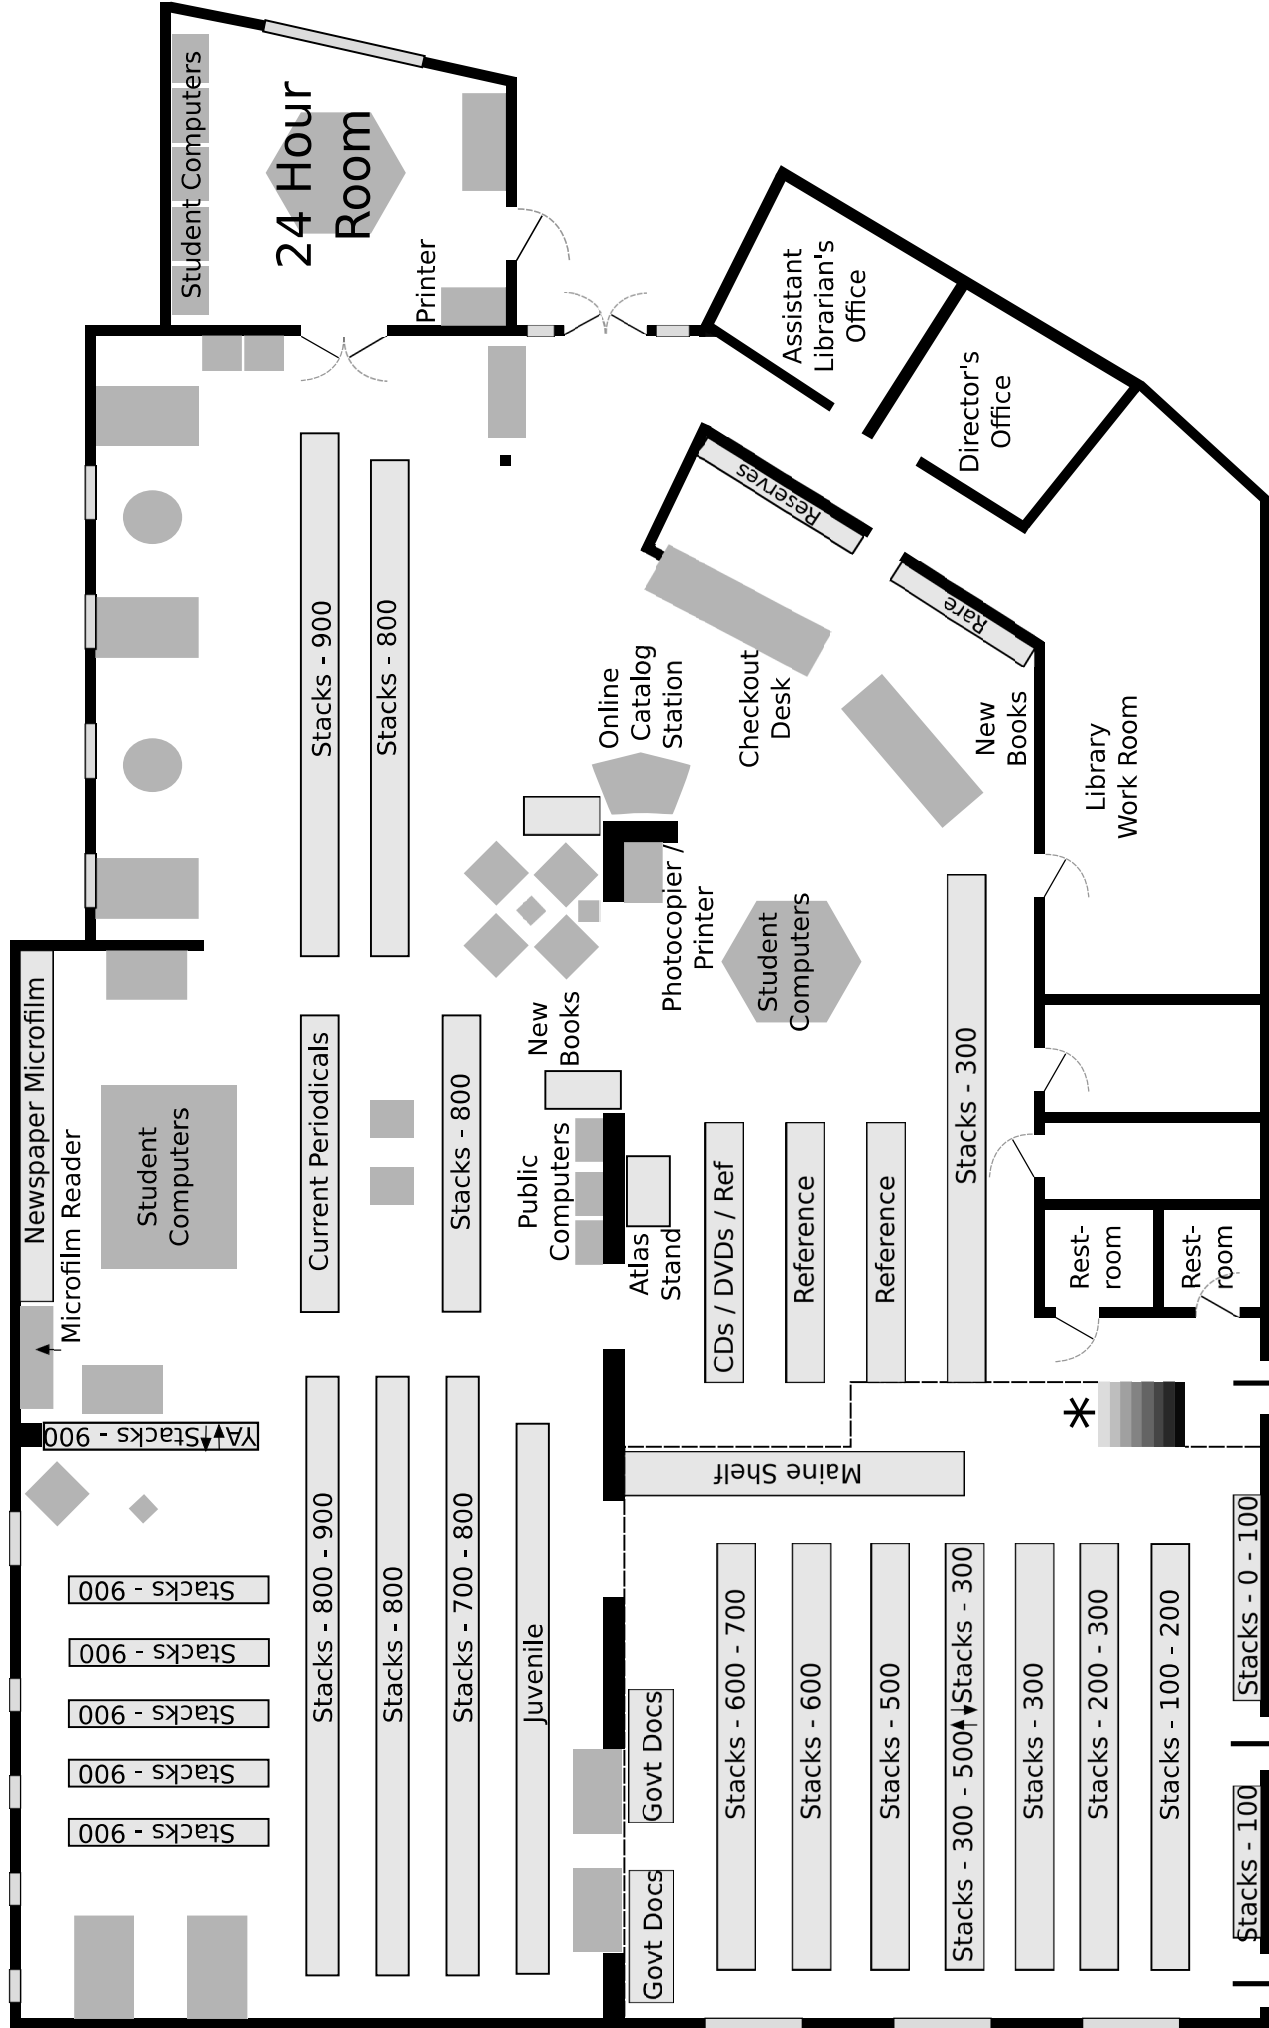

Merrill Library

The After-hours Book Drop is located at the parking lot entrance of Torrey Hall

* Bound Periodicals, Oversize Books, LPs, VHS videos and Reference Annex are located on the mezzanine level

Torrey Hall

Emergency Exit